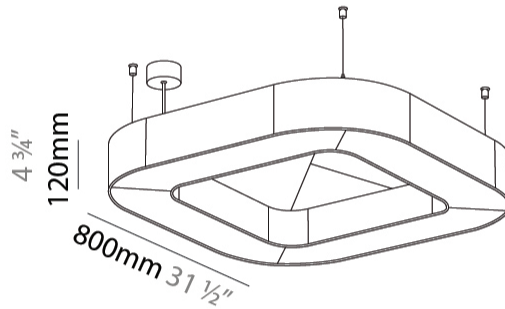

GENERAL

Series: Quantum Acoustic
Brand: Prolicht
Division: Architectural
Mounting Type: Suspension
Mounting Location: Ceiling
Subcategory: Acoustic

PHYSICAL

Shape: Round
Length (mm): 800
Length (in): 31 ½
Width (mm): 800
Width (in): 31 ½
Height (mm): 120
Height (in): 4 ¾
Light Distribution: Direct
Diffuser: [PMMA - Opal / Micro-Prism](#)
Fixture Finish: [SSR / BKV / CWI / CRY / HAB / UFT / ITA / RUA / FTG / MYG / LOD / PUS / FRO / FUP / KIA / POP / BLS / SPG / MEY / GOH / GUM / CHC / COM / ABZ / JAG / OBR / MOS / ROR](#)
Accent Finish: [ANC / ASH / BNA / BTC / BZE / CEL / EGG / EVG / FOG / FOS / FST / FUA / IRI / IRO / KHA / LIC / LIM / MER / MSN / MUS / ONX / PEA / PLU / POL / PPY / RAY / ROY / RST / STE / SWD / TAN / TAU](#)
Fixture Material: Aluminum
Cable Details: [2 000mm / 78 3/4" or 6 000mm / 236 1/4" Transparent Cable](#)

ELECTRICAL

Lamp Type: LED (Zhaga Standard)
Input Wattage (W): 118
Total Output Wattage (W): 107.3
Dimming: [Non-Dimmable](#)
Driver Included: Yes
Driver Location: Integrated
Driver Type: Constant Current - Universal
Driver Class: Class 2
Input Voltage (V): 120 - 277

LED

Color Temperature (°K): [2700 / 3000 / 3500 / 4000](#)
Max. Delivered Lumen (lm): 3319 / 3435 / 4034 / 3493
Nominal Lumen (lm): 5107 / 5285 / 6206 / 5373
CRI: >90 CRI
Lamp Life (hrs): 50000

OPTICAL

RATINGS AND CERTIFICATIONS

Certified By: CSA Certified to UL and CSA Standards
IP rating: IP20