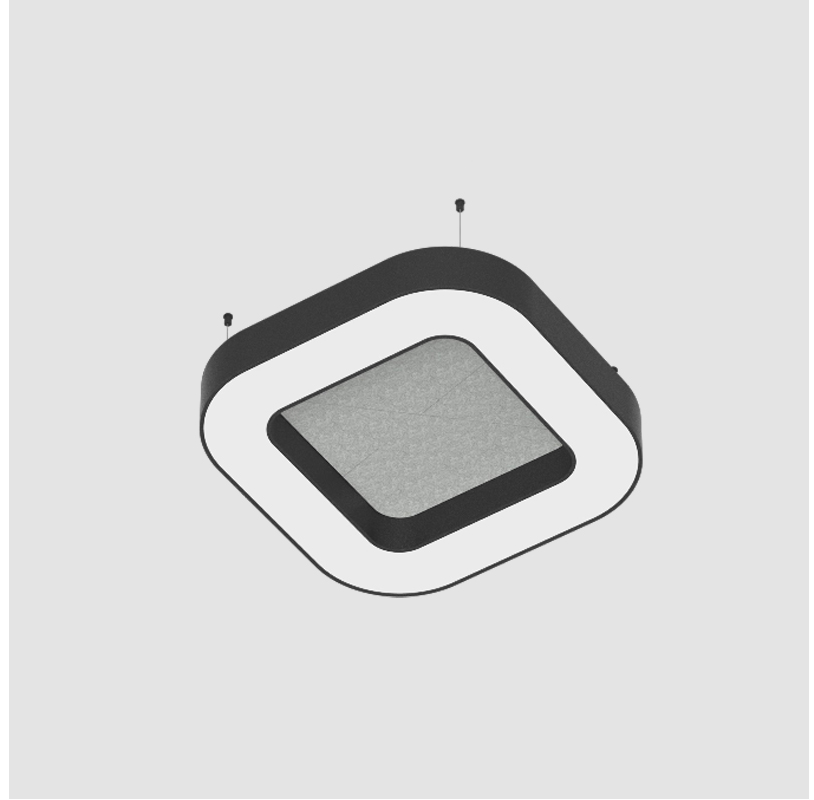

GENERAL

Series: Quantum Acoustic
Brand: Prolicht
Division: Architectural
Mounting Type: Suspension
Mounting Location: Ceiling
Subcategory: Acoustic

PHYSICAL

Shape: Round
Length (mm): 800
Length (in): 31 ½
Width (mm): 800
Width (in): 31 ½
Height (mm): 120
Height (in): 4 ¾
Light Distribution: Direct
Diffuser: [PMMA - Opal / Micro-Prism](#)
Fixture Finish: [SSR / BKV / CWI / CRY / HAB / UFT / ITA / RUA / FTG / MYG / LOD / PUS / FRO / FUP / KIA / POP / BLS / SPG / MEY / GOH / GUM / CHC / COM / ABZ / JAG / OBR / MOS / ROR](#)
Accent Finish: [ANC / ASH / BNA / BTC / BZE / CEL / EGG / EVG / FOG / FOS / FST / FUA / IRI / IRO / KHA / LIC / LIM / MER / MSN / MUS / ONX / PEA / PLU / POL / PPY / RAY / ROY / RST / STE / SWD / TAN / TAU](#)
Fixture Material: Aluminum
Cable Details: [2 000mm / 78 3/4" or 6 000mm / 236 1/4" Transparent Cable](#)

ELECTRICAL

Lamp Type: LED (Zhaga Standard)
Input Wattage (W): 118
Total Output Wattage (W): 107.3
Dimming: [Non-Dimmable](#)
Driver Included: Yes
Driver Location: Integrated
Driver Type: Constant Current - Universal
Driver Class: Class 2
Input Voltage (V): 120 - 277

LED

Color Temperature (°K): [2700 / 3000 / 3500 / 4000](#)
Max. Delivered Lumen (lm): 3319 / 3435 / 4034 / 3493
Nominal Lumen (lm): 5107 / 5285 / 6206 / 5373
CRI: >90 CRI
Lamp Life (hrs): 50000

OPTICAL

RATINGS AND CERTIFICATIONS

Certified By: CSA Certified to UL and CSA Standards
IP rating: IP20